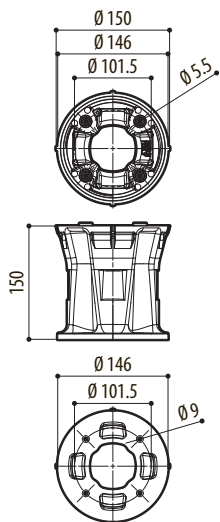

#### MECHANICAL

Made of die-cast aluminum  
Epoxy polyester powder painting, RAL9002 colour  
Internal cable management  
Unit weight: 1.6kg (3.5lb)

### PART NUMBER

UPTWBTAB Parapet bracket with internal cable channel

### PACKAGE

Model Number	Weight	Dimensions (WxHxL)	Master carton
UPTWBTA	1.6kg (3.5lb)	19x19x19cm (7.5x7.5x7.5in)	12

### TECHNICAL DRAWINGS

The indicated measurements are expressed in millimetres.

UPTWBTAB